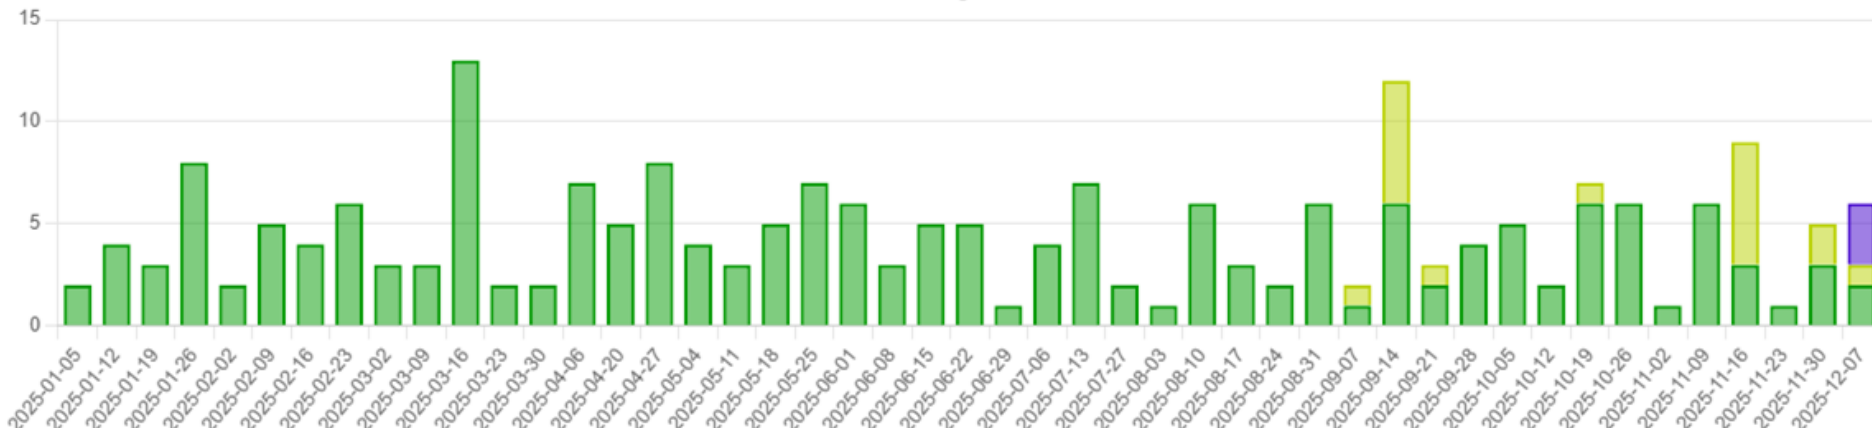

2025 Activities

R60527 - Orange County Section Charts ?

These data counts and charts include the selected OU and all related organizational units. See below for individual OU numbers and charts.

Name	Prof	Tech	Non-Tech	Admin	Hum	Pre-U	Total
Orange County Section	44	136	10	25	0	1	216

Events by Week